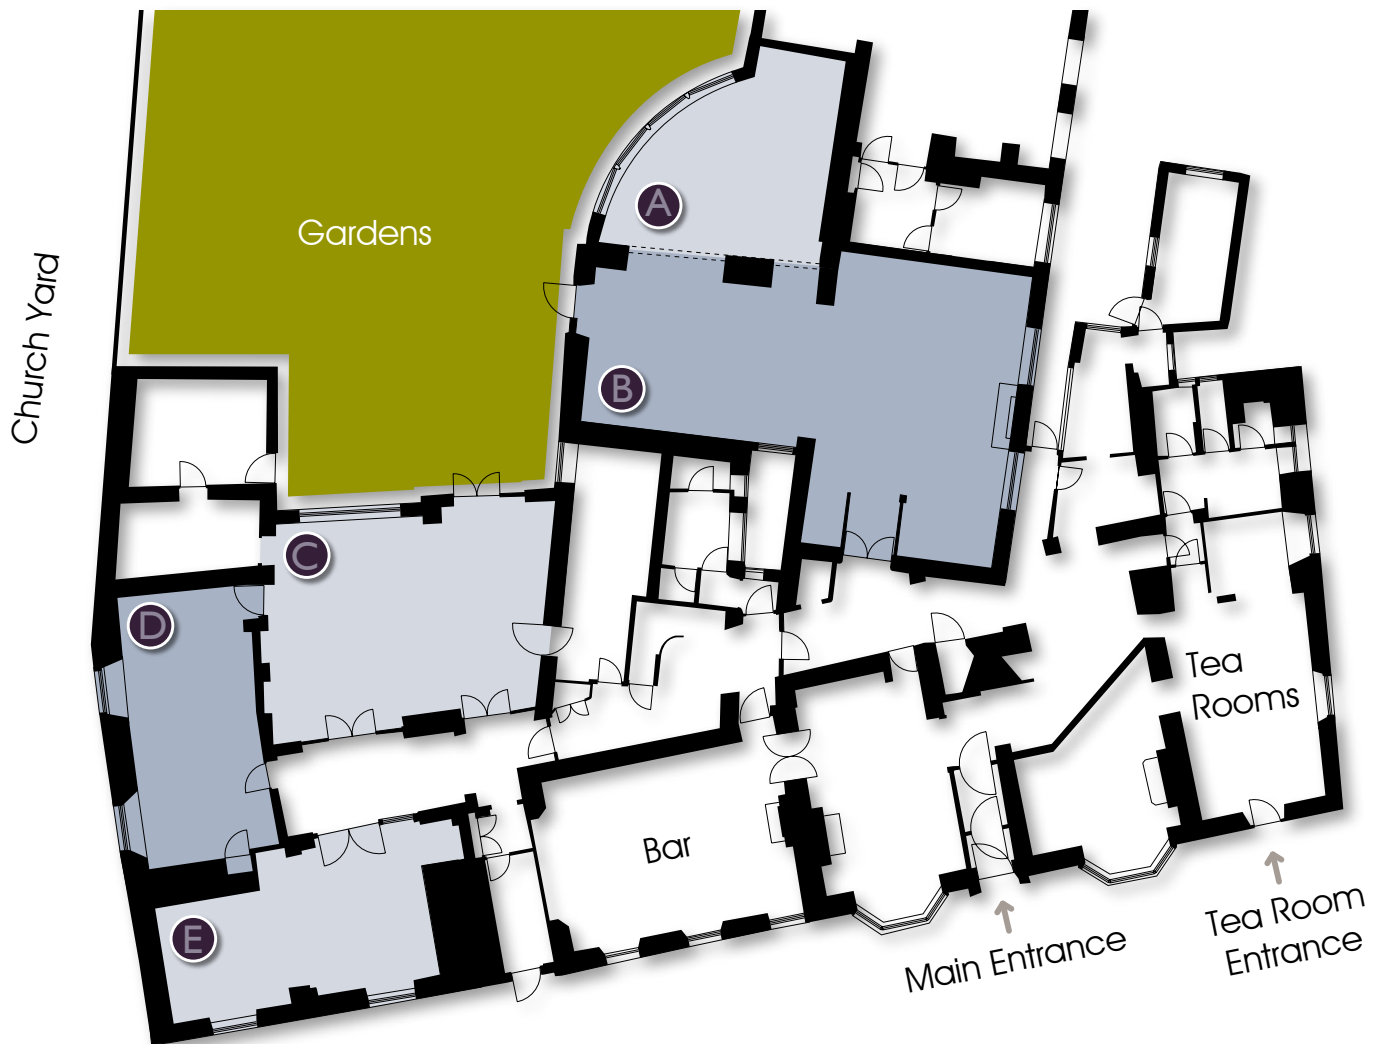

Black Swan Hotel

Black Swan Hotel, Market Place, Helmsley, YO62 5BJ

Tel: 01439 770466 | Fax: 01439 770174

email: enquiries@blackswan-helmsley.co.uk | web: blackswan-helmsley.co.uk

Private Room dimensions and capacities

Room	Dimensions	Wedding Breakfast Max	Evening Reception Max	Civil Ceremony Max
A. Private Dining Room	Length & width: 6.70m x 6.85m (longest) syndicate area Height 2.8m	30	N/A	N/A
B. Rutland Restaurant	Length & width: 14m x 9.5m (longest) Height 2.8m (highest)	90 A+B	140 A+B	90 A+B
C. Garden Room	Length & width: 6.83m x 8.73m (longest) Height 2.4m	50	70	60
D. Crosland Room	Length & width: 8.5m x 4.04m (longest) Height 2.03m	24	24	24
E. Tudor Lounge	Length & width: 4.72m x 9.45m (longest) Height 2.2m	N/A	20	20