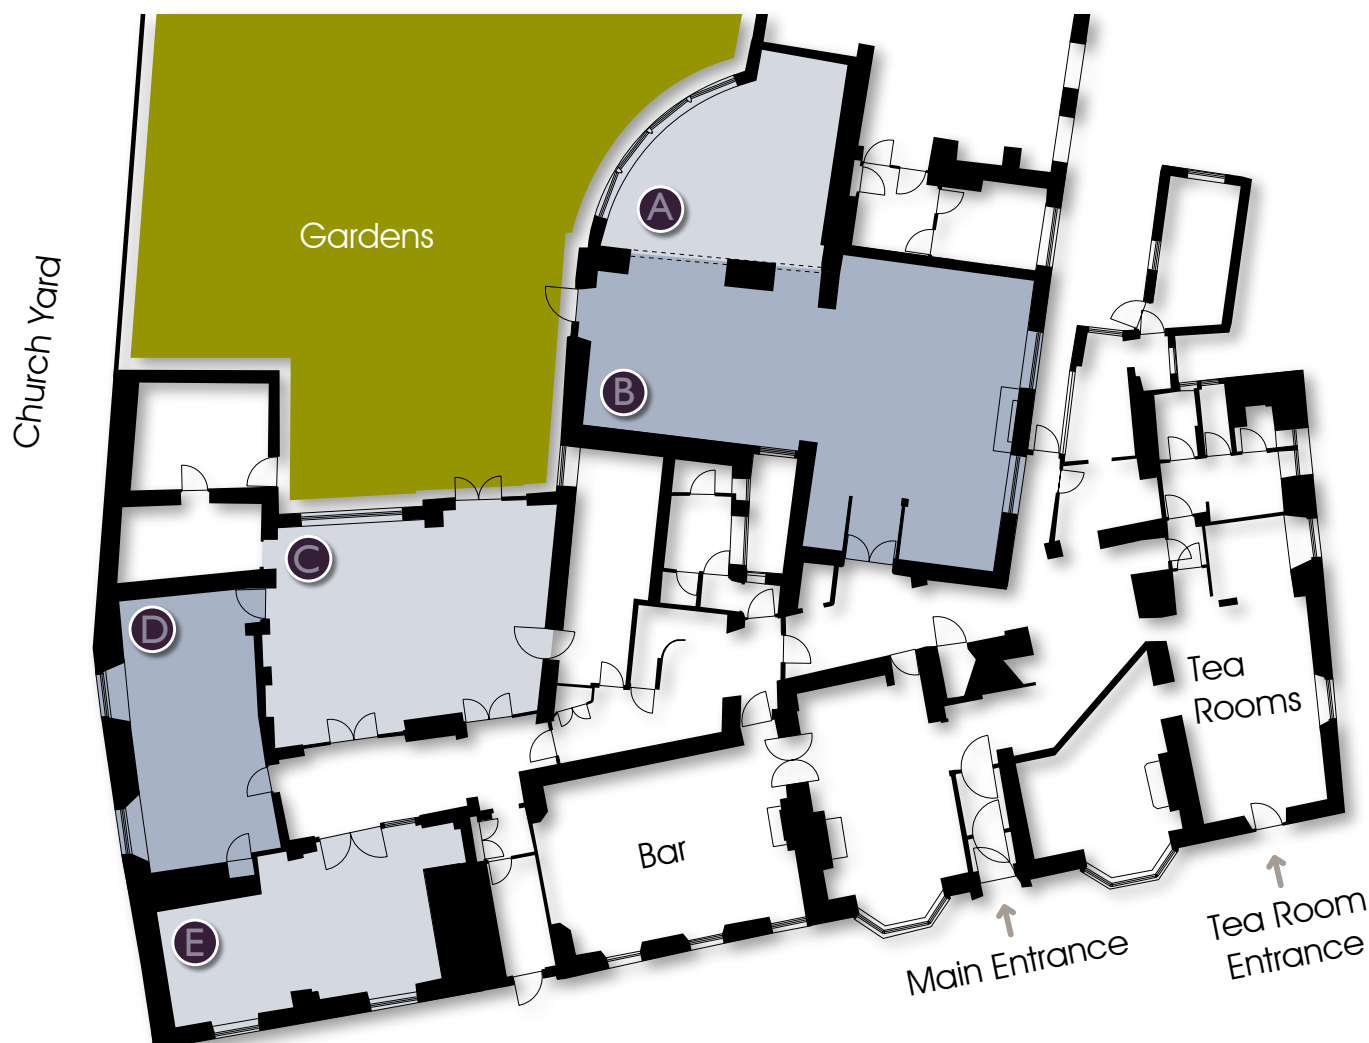

Black Swan Hotel

Black Swan Hotel, Market Place, Helmsley, YO62 5BJ

Tel: 01439 770466 | Fax: 01439 770174

email: enquiries@blackswan-helmsley.co.uk | web: blackswan-helmsley.co.uk

Private Room dimensions and capacities

Room	Dimensions	Theatre Style	Cabaret	Boardroom	U shape	Lounge	Dining
A. Private Dining Room	Length & width: 6.70m x 6.85m (longest) Height 2.8m	Breakout or syndicate area	N/A	20	N/A	N/A	30
B. Rufland Restaurant	Length & width: 14m x 9.5m (longest) Height 2.8m (highest)	N/A	80	N/A	N/A	N/A	100 A+B
C. Garden Room	Length & width: 6.83m x 8.73m (longest) Height 2.4m	60	45	26	24	N/A	50
D. Crosland Room	Length & width: 8.5m x 4.04m (longest) Height 2.03m	30	16	24	N/A	N/A	24
E. Tudor Lounge	Length & width: 4.72m x 9.45m (longest) Height 2.2m	Breakout or syndicate area	N/A	10	N/A	20	10